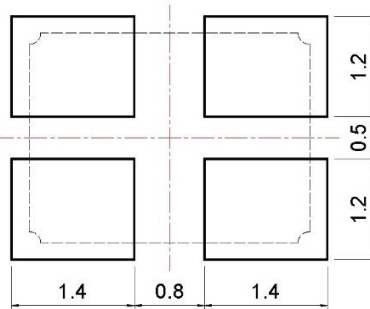

SMD MHz Quartz Crystal Resonator

3S-Series (3225)

	°C	
	°C	

°C	●	●	●

●"

Visit website