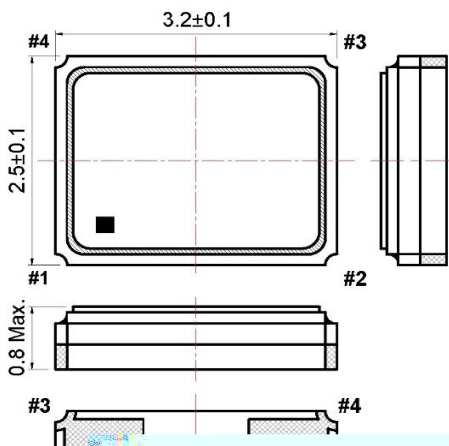

SMD MHz Quartz Crystal Resonator

3S-Series (3225)

	°C	
	°C	

°C	●	●	●

●"

Visit website