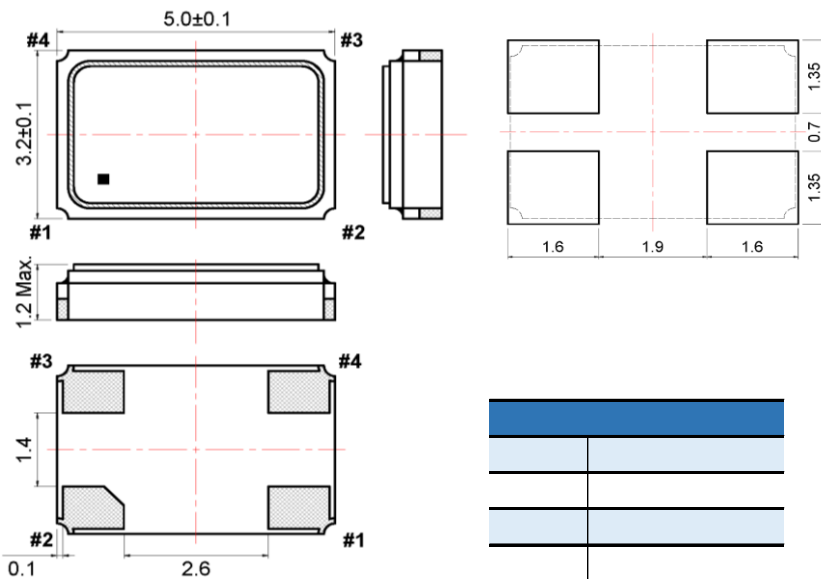

°C	
	°C	

°C	●	●	●

●"