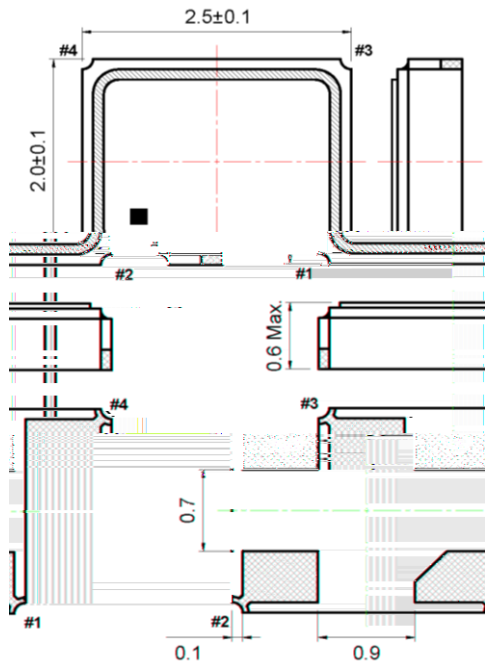

# SMD MHz Quartz Crystal Resonator 2S-Series (2520)

	°C	
	°C	

°C	●	●	●

Visit website