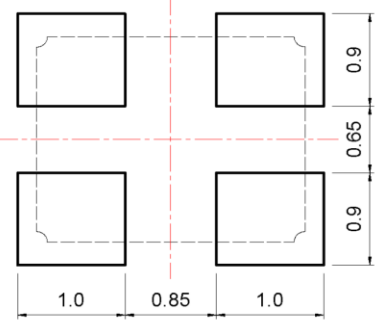

# SMD MHz Quartz Crystal Resonator 2S-Series (2520)

	°C	
	°C	

°C	●	●	●

Visit website