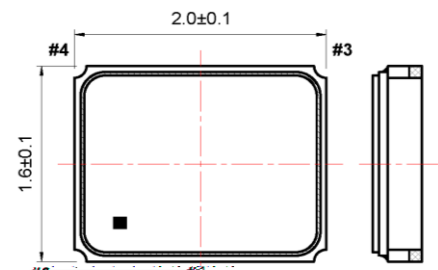

SMD MHz Quartz Crystal Resonator 9S-Series (2016)

	°C	
	°C	

°C	•	•	•

•"

Visit website