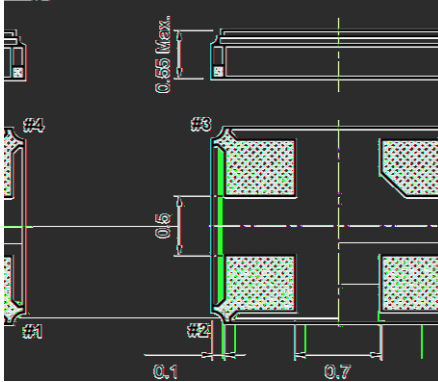

SMD MHz Quartz Crystal Resonator 9S-Series (2016)

	°C	
	°C	

°C	•	•	•

•"

Visit website