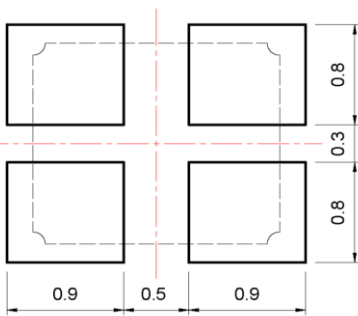

SMD MHz Quartz Crystal Resonator 9S-Series (2016)

	°C	
	°C	

°C	•	•	•

•"

Visit website